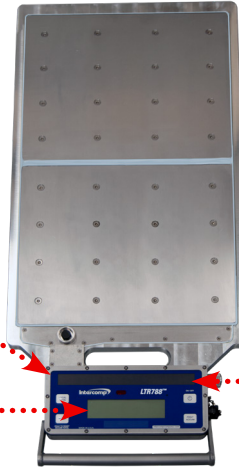

## ***Display Individual Wheel Weights within Dual Tire Configurations \****

Weighing only 39 lb (17 kg), the LTR788™ Dual Platform Scale was created to directly measure tire weights in a dual tire configuration and compare to tire ratings on the sidewall. The fully-electronic, self-contained, low profile wheel load scale can be used in sets of two to six scales, or alongside single-platform wheel load scales for commercial vehicle enforcement or inspection operations.

The LTR788™ is battery operated and features a solar panel that offers the advantages of an electronic scale but minimizes the need to manually charge the batteries to maintain the charge. The lightweight and low profile design, with a platform height of 0.86" (22 mm), makes the scale easier to move and for drivers to position the vehicle.

The LTR788™ is currently the only tool available to enforce [FMCSA Regulation 393.75](#). MCSAP Federal Funds can be used to purchase this tire rating inspection scale.

*\*Patent Pending*

# LTR788™ Dual Platform Scales

\*Patent Pending

Integrated Indicator with Comprehensive Push Button Controls Include: On/Off, Local/Total, Zero & Print/Accum

Easy Viewing of Weights Via 1" (25 mm) High LCD with Auto Back Light